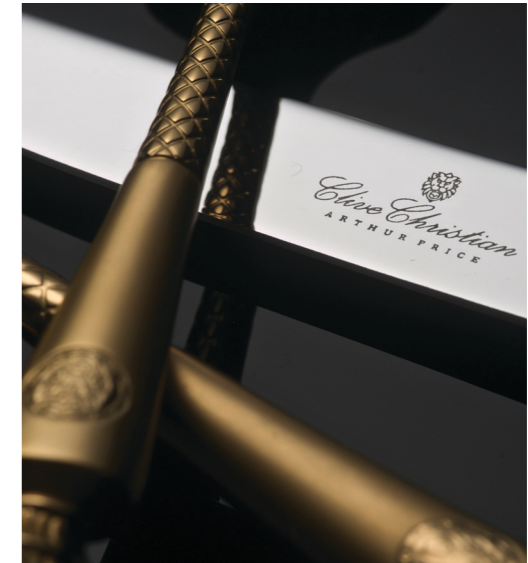

ALL GOLD EMPIRE FLAME

EMPIRE FLAME

CLIVE CHRISTIAN

LUXURY CUTLERY

Designed & produced by Wonderberry.co.uk

CLIVE CHRISTIAN

LUXURY CUTLERY

Arthur Price of England

Unashamedly flamboyant, intricately detailed and richly embellished with stunning gold accents; Empire Flame is the epitome of luxury, timelessness and beauty.

These three defining qualities can be seen throughout Clive Christian’s work. They link the different facets that make up a truly unique design house with a passion to endure as a future British icon.