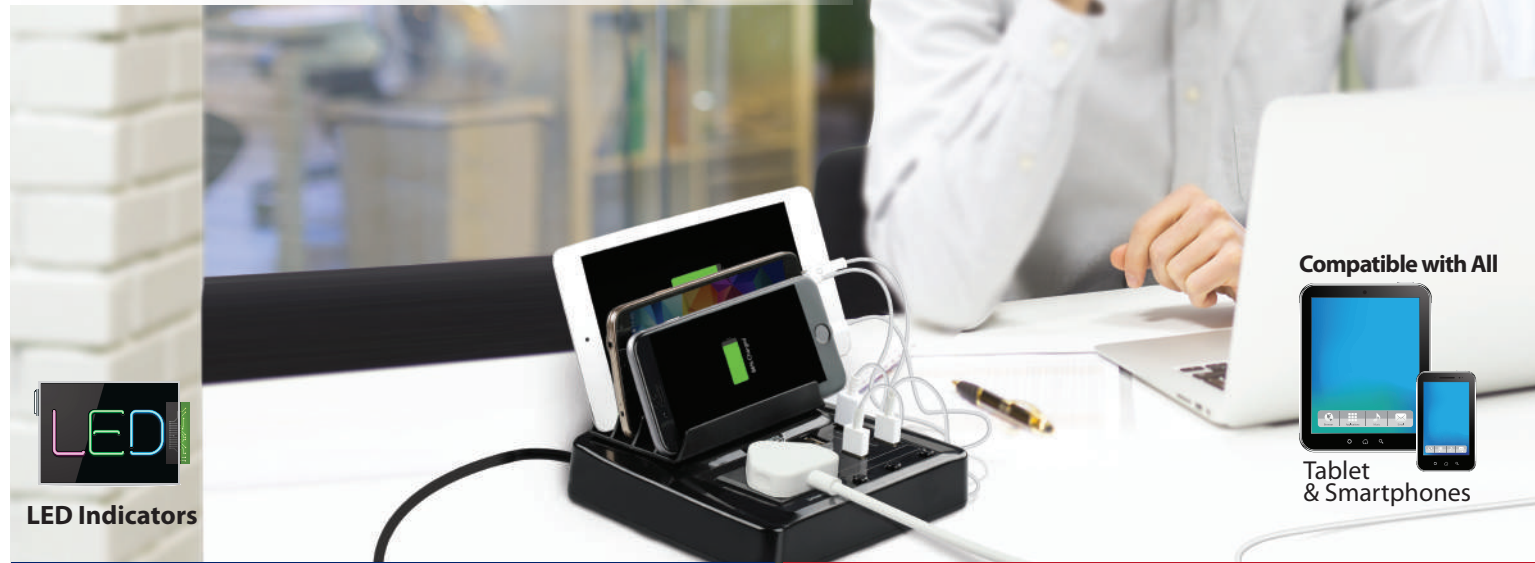

Ultra-fast USB Charging Station

with Universal Power Socket and Stand for Smartphones and Tablets

SHEER POWER WITH LIMITLESS FUNCTIONALITY

Compatible with All

Tablet & Smartphones

LED
LED Indicators

Smart Circuit Design

6 USB Ports

Over-heating Protection

Short-circuit Protection

USB Charging

Compact Design

Ultra Fast Charging

Over-charge Protection

Universal

Plug & Charge

Multiple Power Plug Options Available

US Plug EU Plug UK Plug AU Plug

**Charge Upto
6 Devices
Simultaneously**

Detachable Multi-device holder

Simultaneous Charging

Terminal, an ultra-fast charging station with 6 USB Ports and a Universal Power Socket is all you need. Plug into any wall outlet and charge up to 6 USB devices simultaneously and replace up to 6 separate charging outlets with this simple device. All your devices can fit in the external stand provided, without removing their cases. The external power socket comes with a stable power supply and its smart circuit design protects against over-heating, over voltage, over current and short-circuit protection. Terminal is a one-stop solution for all your power needs.