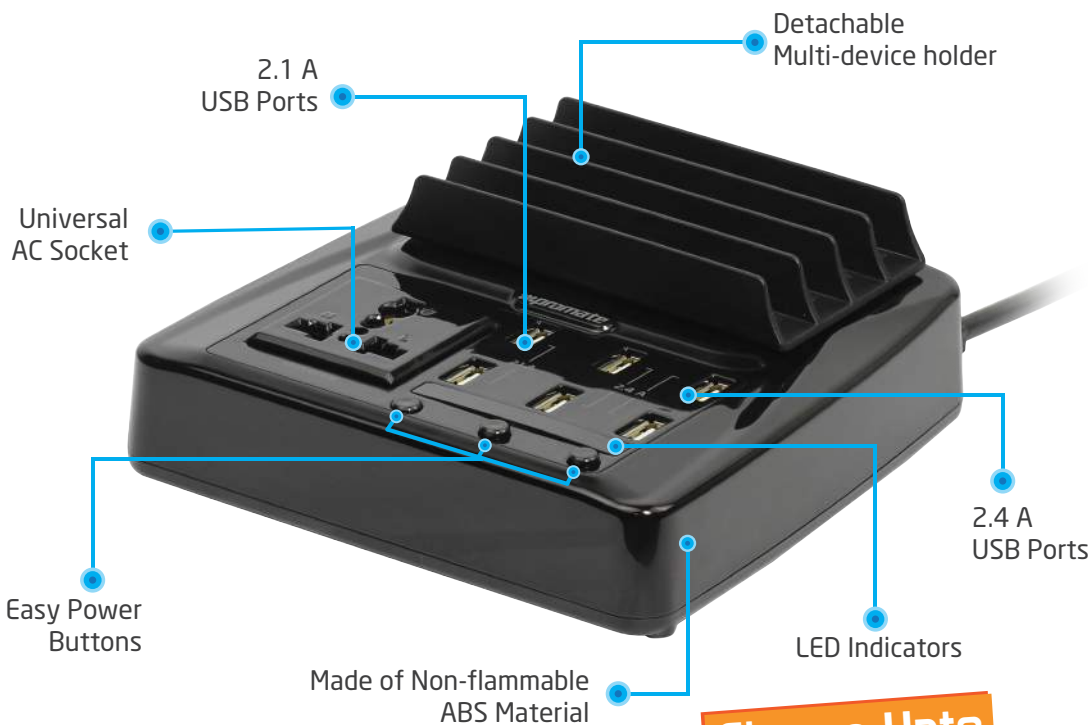

Ultra-fast USB Charging Station

with Universal Power Socket and Stand for Smartphones and Tablets

SHEER POWER WITH LIMITLESS FUNCTIONALITY

Compatible with All

Tablet & Smartphones

LED
LED Indicators

Smart Circuit Design

6 USB Ports

Over-heating Protection

Short-circuit Protection

USB Charging

Compact Design

Ultra Fast Charging

Over-charge Protection

Universal

Plug & Charge

Multiple Power Plug Options Available

US Plug EU Plug UK Plug AU Plug

**Charge Upto
6 Devices
Simultaneously**

Detachable Multi-device holder

Simultaneous Charging

Terminal, an ultra-fast charging station with 6 USB Ports and a Universal Power Socket is all you need. Plug into any wall outlet and charge up to 6 USB devices simultaneously and replace up to 6 separate charging outlets with this simple device. All your devices can fit in the external stand provided, without removing their cases. The external power socket comes with a stable power supply and its smart circuit design protects against over-heating, over voltage, over current and short-circuit protection. Terminal is a one-stop solution for all your power needs.

Specifications:

- Input: 100-240V ~ 1.3A 50-60Hz
- Output: DC 5V 2.1A x 2
DC 5V 2.4A x 4
- Power Socket Output: DC 5V/ 14A
- Input Interface: AC Plug
- Output Interface: 6 USB Charging Ports
- Universal Power Socket