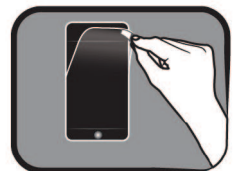

Premium Clear Screen Protector

- **Ultra-Thin**
- **Anti Fingerprint**
- **Premium Clear**
- **Protective Shield**
- **Removable**
- **Anti-Scratch**

proShield.S4MN-C is a clear screen protector kit that gives your Samsung Galaxy S4 mini long-term premium screen protection against dust, marks, smudges and scratches. The screen finish allows superior touch-screen sensitivity and anti-glare features. Complete with cleaning cloth and installation card, the proShield.S4MN-C is simple to attach and easily removable, leaving no residue behind and without interfering with touch screen responsiveness.

Features:

- Premium Clear Samsung Galaxy S4 mini screen protector for long-term screen protection
- Protective Shield guard against dust, fingerprints, smudges and scratches
- Does not interfere with touch screen responsiveness
- Easy application and removal without any residue or screen damage
- Includes cleaning cloth and installation card
- Made from thin sheet of PET material

Application instructions:

1 Clean your Samsung Galaxy S4 mini screen from dust, smudges using the cleaning cloth.

2 Pull the red tab marked "Back" and separate the protective film off the guard.

3 Gently apply the film to the screen starting from bottom to align the button and work your way up the screen.

4 Gently scrape the installation card to squeeze out the bubbles.

5 When finished applying pull the black tab marked "Front" off.

SKU Name	HS Code	HTS Code	main Product info				Packing Logistics Details				Master Box Logistics Details						
			N.W (gr)	L (mm)	W (mm)	H (mm)	G.W (KG)	N.W (gr)	L (mm)	W (mm)	H (mm)	Qty Pcs	G.W (Kg)	N.W (Kg)	L (Cm)	W (Cm)	H (Cm)
proShield.S4MN-C	851770	85177030	2	1	54	95	0.007	2	2	85	160	200	TBD	TBD	20	22	53

Compatibility

Packing Contents

Certification

FOR Samsung mini GALAXY S4